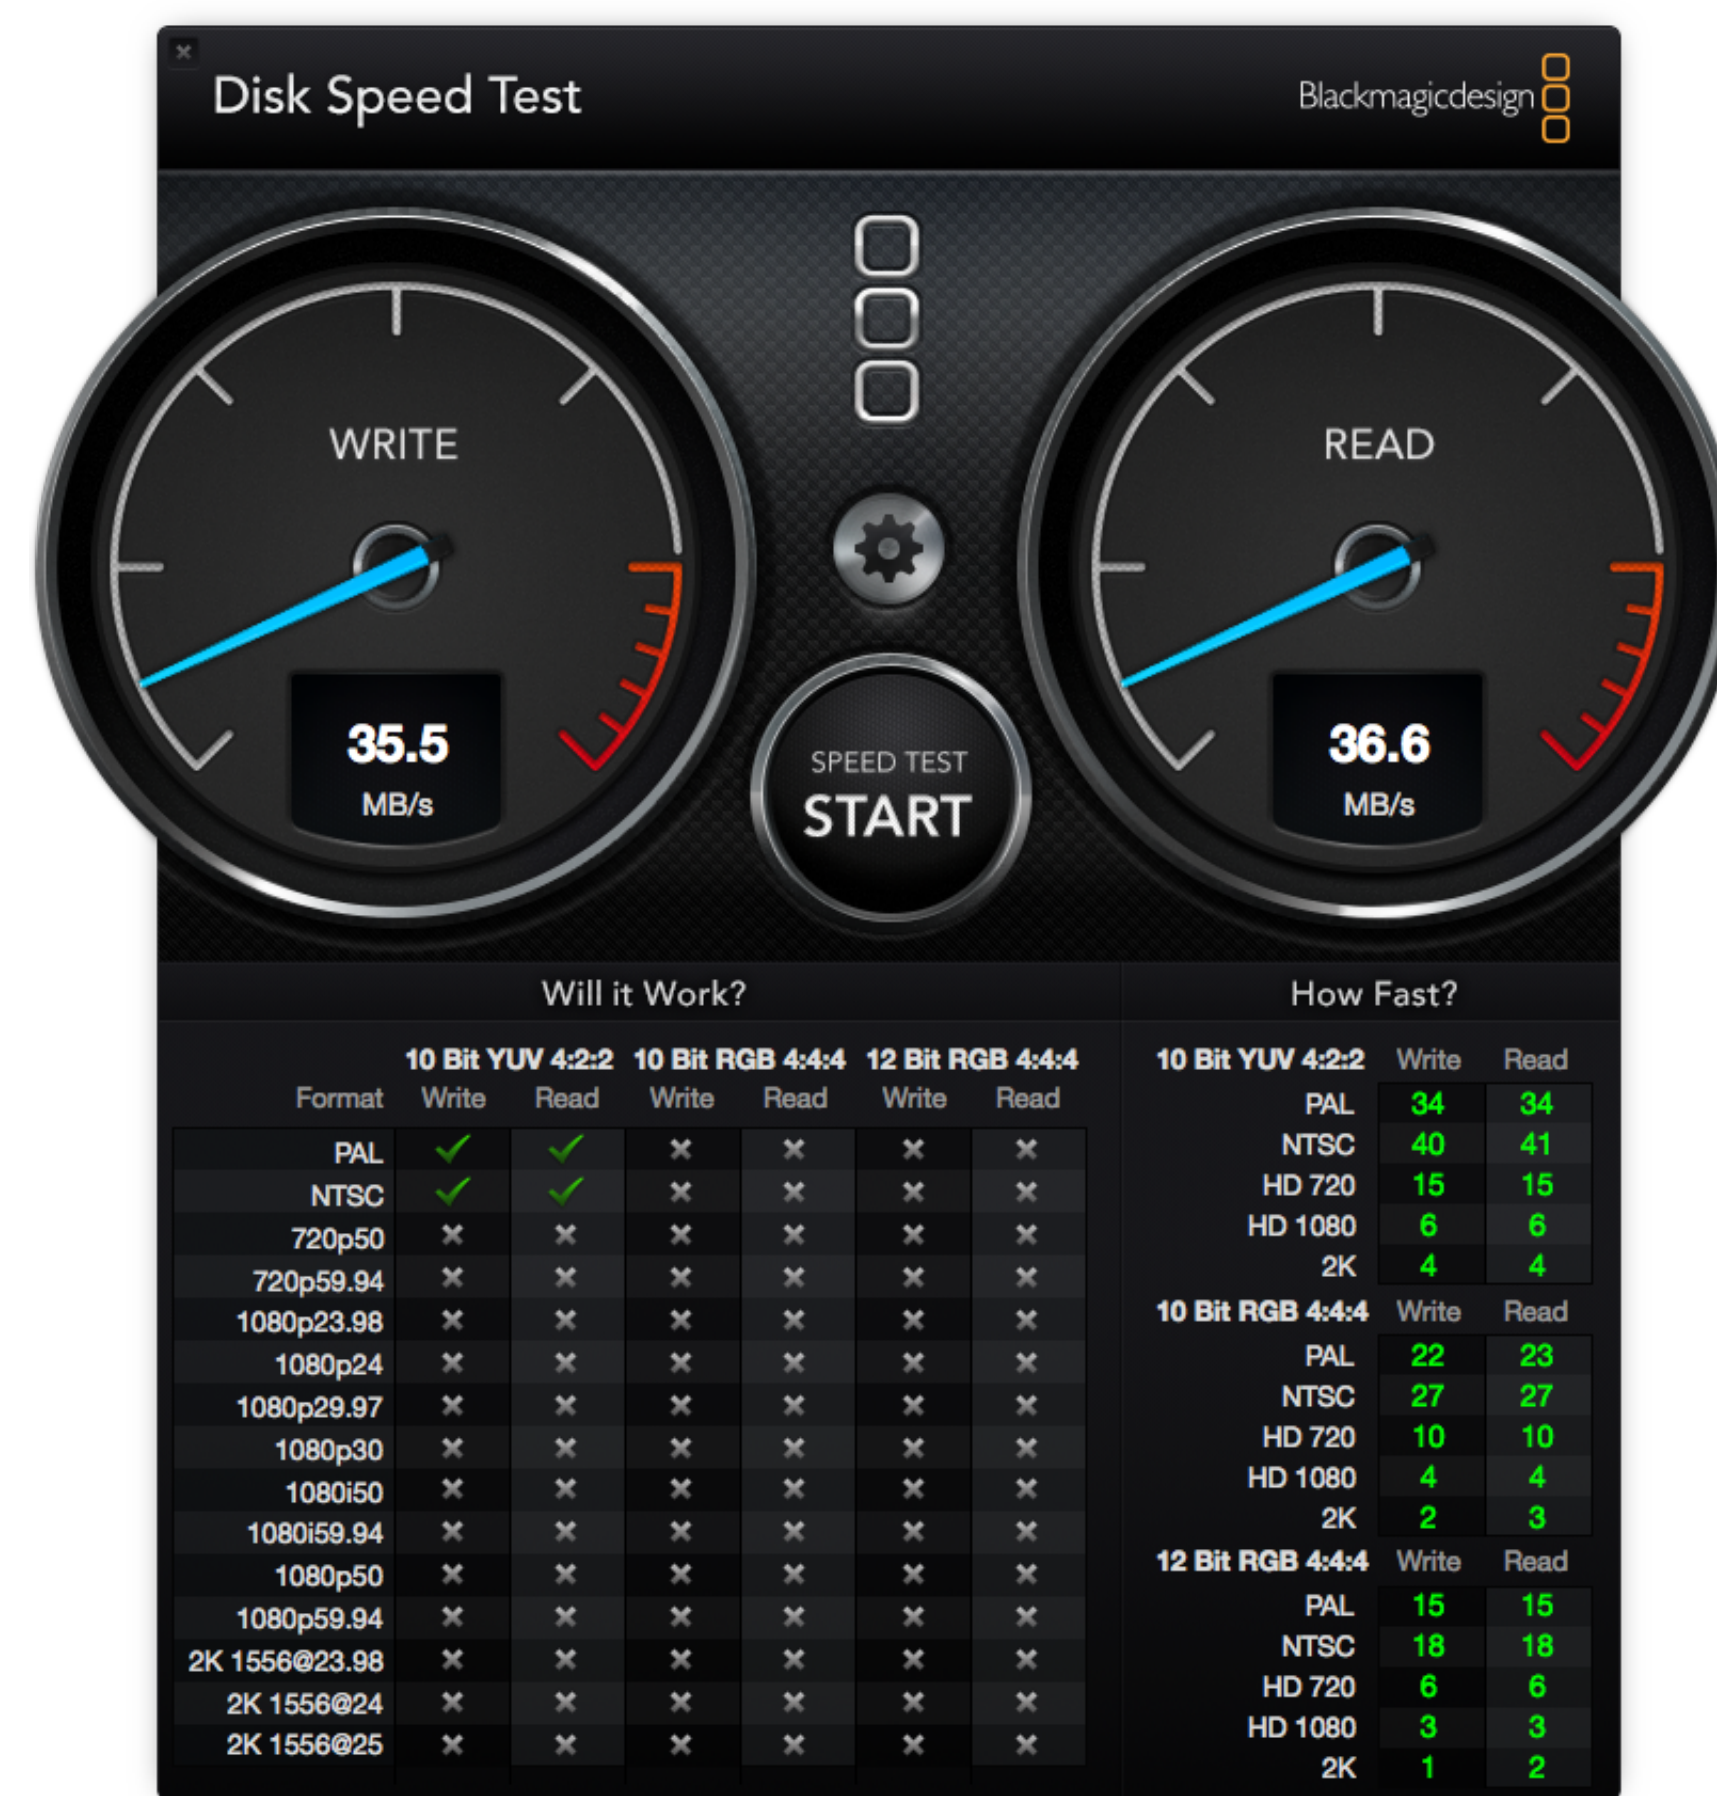

Free Download

[Lack Poetic Design Mobile Drive 2h For Mac](#)

[Lack Poetic Design Mobile Drive 2h For Mac](#)

Free Download

5129 94 Out of a collaboration blessed in 2003, a trailblazing tech company and an iconic design house have cut another practical showpiece. When referring to drive capability, one gigabyte, or Gigabyte, equates to one billion bytes and one terabyte, or TB, equals one thousand billion bytes. 0 does Sturdy, all lightweight aluminum housing while nevertheless lightweight and ultra-portable \$129.

lacie porsche design mobile drive not working

Delivers rates of speed of up to 5 Gigabytes/s. Features reversible USB-C connection as well as compatibility with USB 3.

lacie porsche design mobile drive 1 tb

With its minimalist, all-aluminum housing, this item is lightweight but also feels durable and significant in your fingers. It also delivers speeds of up to 5 Gigabytes/s, so you can move and drop files and perform backups quickly. To accomplish full interface bandwidth, link the item to a USB 3.0 interface on a computer or gadget. With automated standby (1 Watt vs May differ based on capability and from one drive to another. Your computer's working program may make use of a various standard of measurement and report a lower capability. e10c4156f